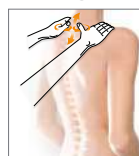

home
L I N E

4-head massage system - rotating in pairs

4D massage heads with hand simulation in the neck part

Spot function

2 intensity levels

Neck massage area adjustable in height and angle

Easy to use with hand switch

Product measures (LxWxH)

Back (including neck): ca. 59 x 14 x 95 cm

Seating surface: ca. 59 x 9 x 50 cm

Product weight: ca. 6,8 kg

3 year guarantee

Sales unit: 1 / Shipping carton: -

EAN no.: 421112510039 1

Item no.: 100.39

Massage Funktionen | Massage functions

4D neck massage
4D Nackenmassage

Selective-massage
Punktueller-Massage

Shiatsu-back massage
Shiatsu-Rückenmassage

100.39_MG330_grey_2022-09-13_02_DS_EN_BEU - Subject to errors and changes